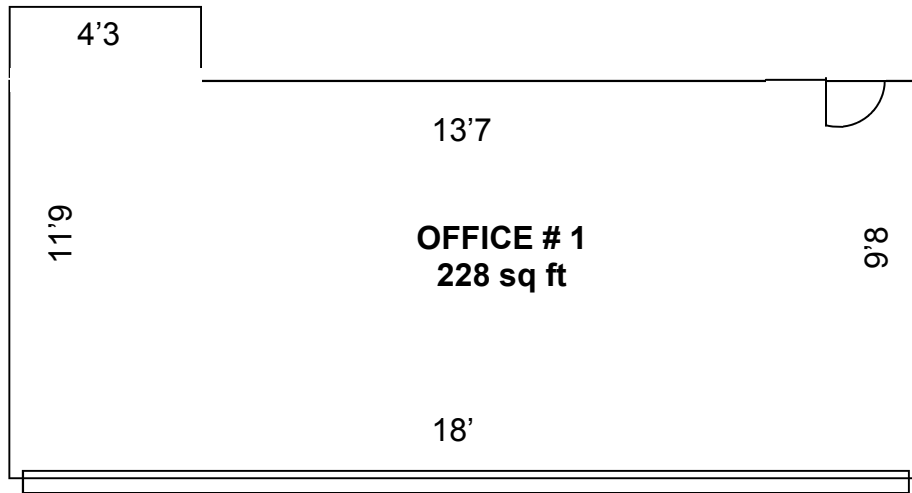

**Suite#200—1460 Main Street  
Floor Plan  
TOTAL = 483sq ft**

**Note: Not drawn to scale. Measurements approximate.**