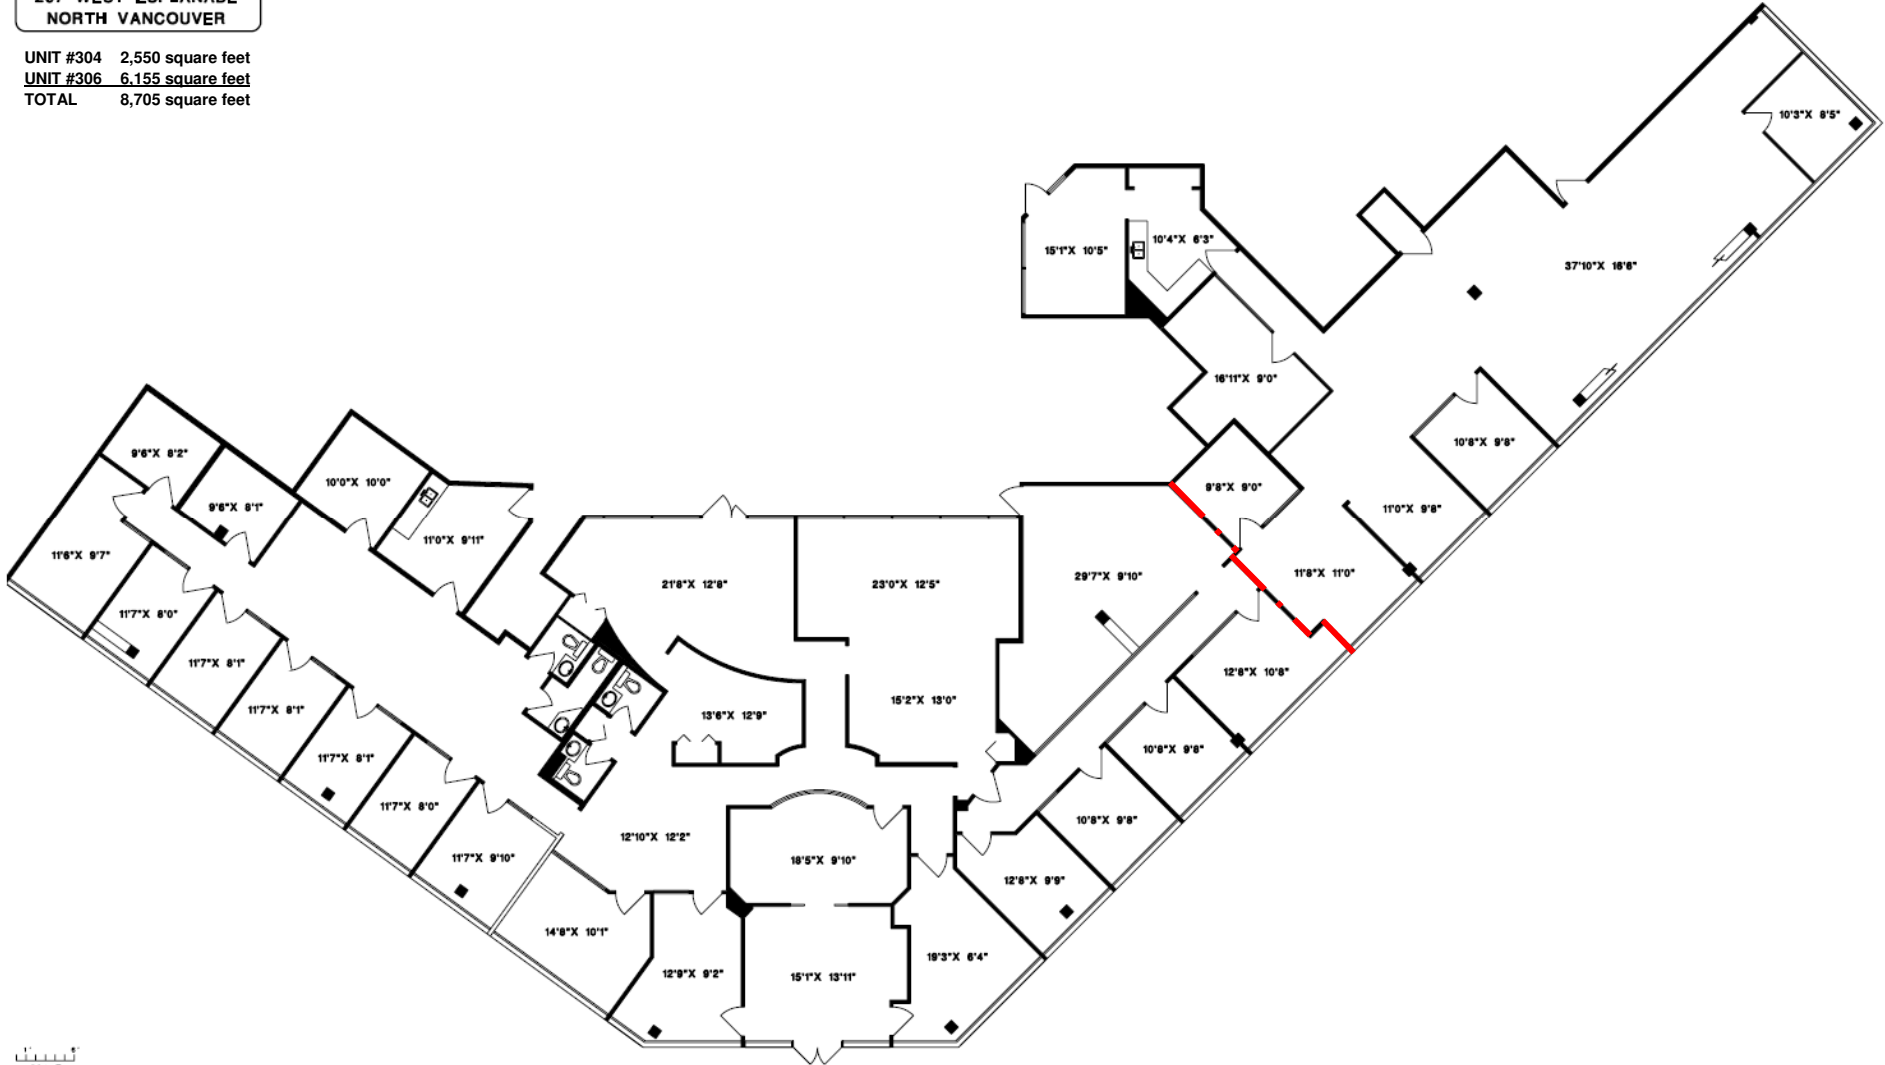

**267 WEST ESPLANADE
NORTH VANCOUVER**

UNIT #304 2,550 square feet
UNIT #306 6,155 square feet
TOTAL 8,705 square feet

SCALE