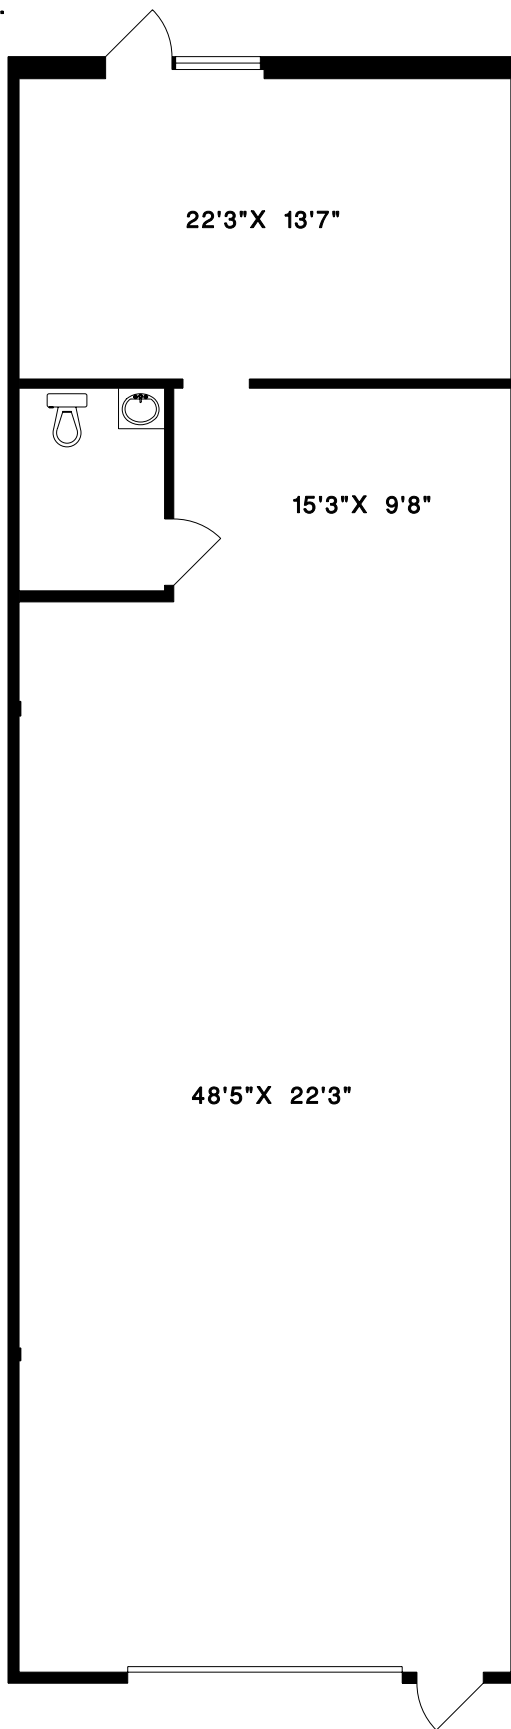

125 BOWSER AVENUE
NORTH VANCOUVER

TOTAL 1,663 SQ.FT.

1' 6'
SCALE